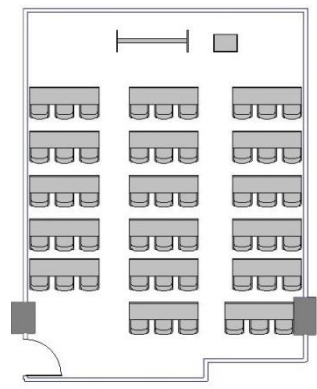

Room Venus

Area: 742sqft

Suitable for middle-scale training, talk and seminar

Classroom
51pax

Island
24pax

Theater
72pax

Sqaure
36pax