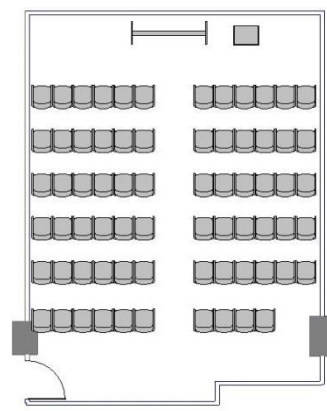

Room Venus

Area: 742sqft

Suitable for middle-scale training, talk and seminar

Classroom
51pax

Island
24pax

Theater
72pax

Sqaure
36pax