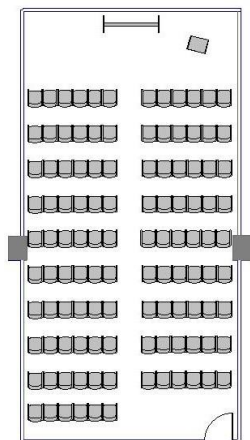

Room Saturn

Area: 1,151sqft

Suitable for large-scale training, talk and seminar

Classroom
96pax

Island
42pax

Theater
114pax

Sqaure
48pax