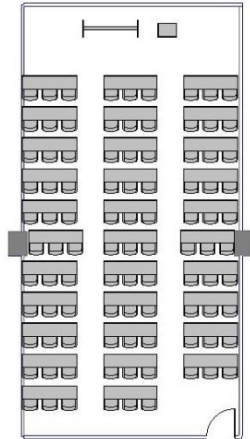

Room Saturn

Area: 1,151sqft

Suitable for large-scale training, talk and seminar

Classroom
96pax

Island
42pax

Theater
114pax

Sqaure
48pax