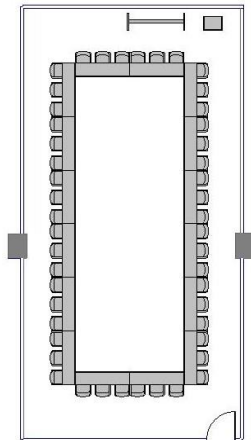

Room Saturn

Area: 1,151sqft

Suitable for large-scale training, talk and seminar

Classroom
96pax

Island
42pax

Theater
114pax

Sqaure
48pax