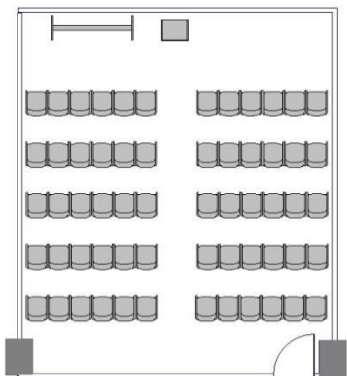

Room Mars

Area: 656sqft

Suitable for middle-scale training, talk and seminar

Classroom
42pax

Island
24pax

Theater
60pax

Sqaure
30pax