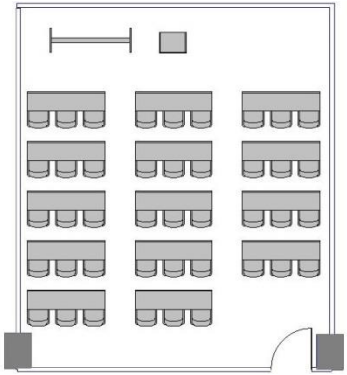

Room Mars

Area: 656sqft

Suitable for middle-scale training, talk and seminar

Classroom
42pax

Island
24pax

Theater
60pax

Sqaure
30pax