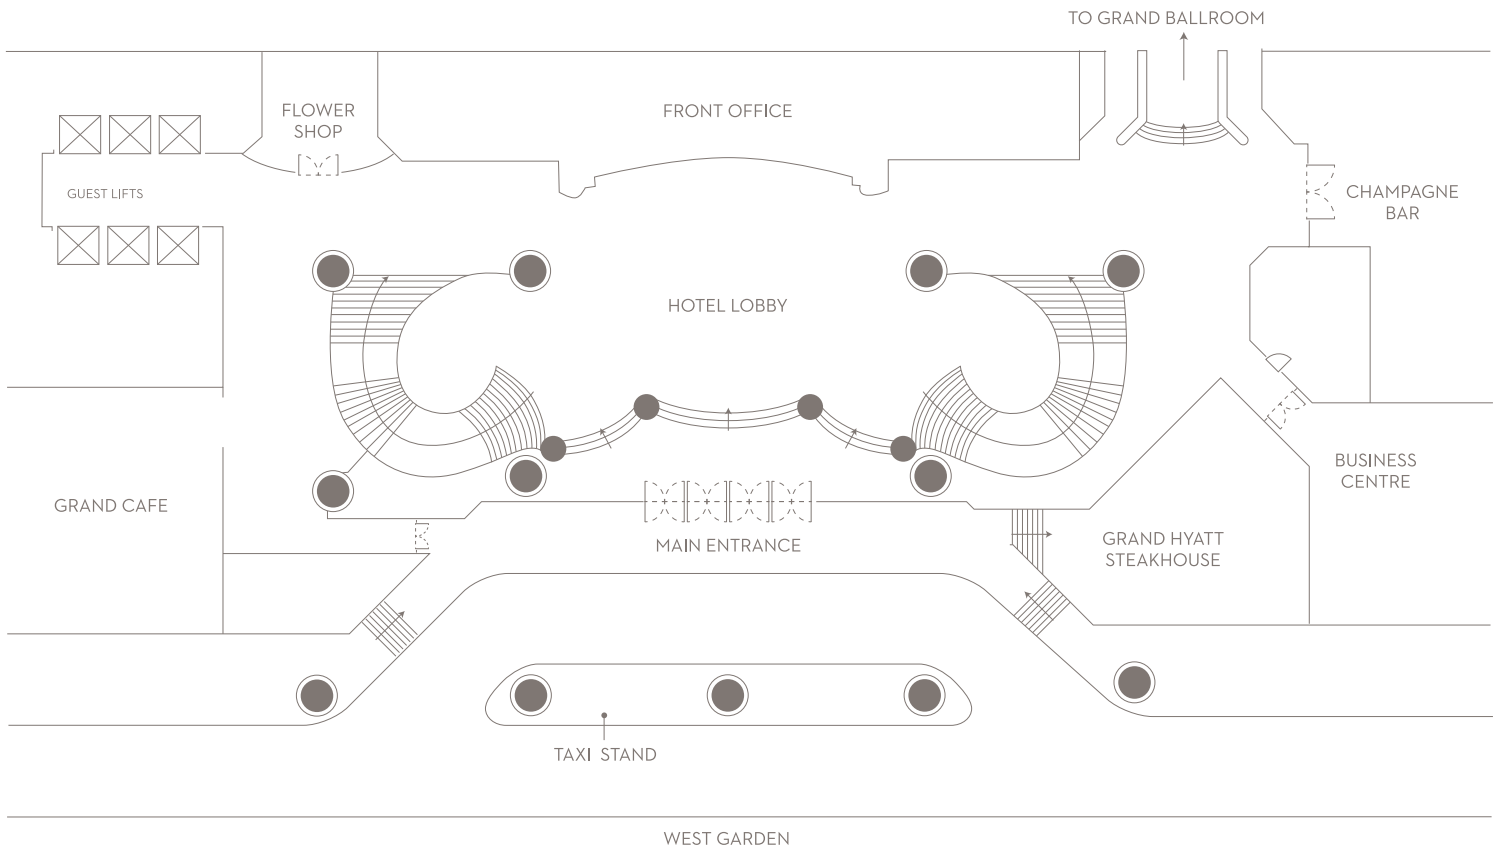

LOBBY / ENTRANCE