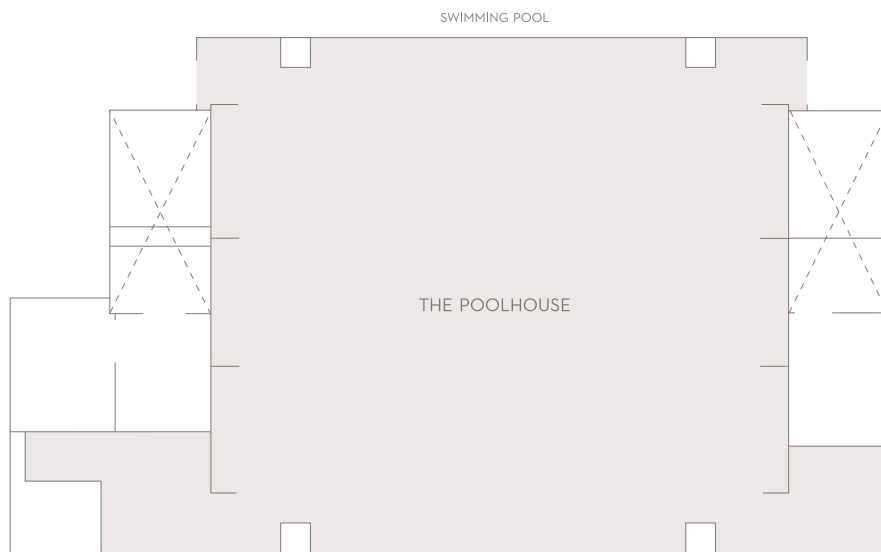

LEVEL 11 - THE POOLHOUSE

CAPACITY CHART

	HEIGHT M. / FT.	AREA SQ. M. / SQ. FT.	THEATRE	CLASSROOM	COCKTAIL	PRIVATE DINING	BOARDROOM	U-SHAPE
THE POOLHOUSE	4.8 / 14.5	156 / 1682	120	72	120	96	40	59