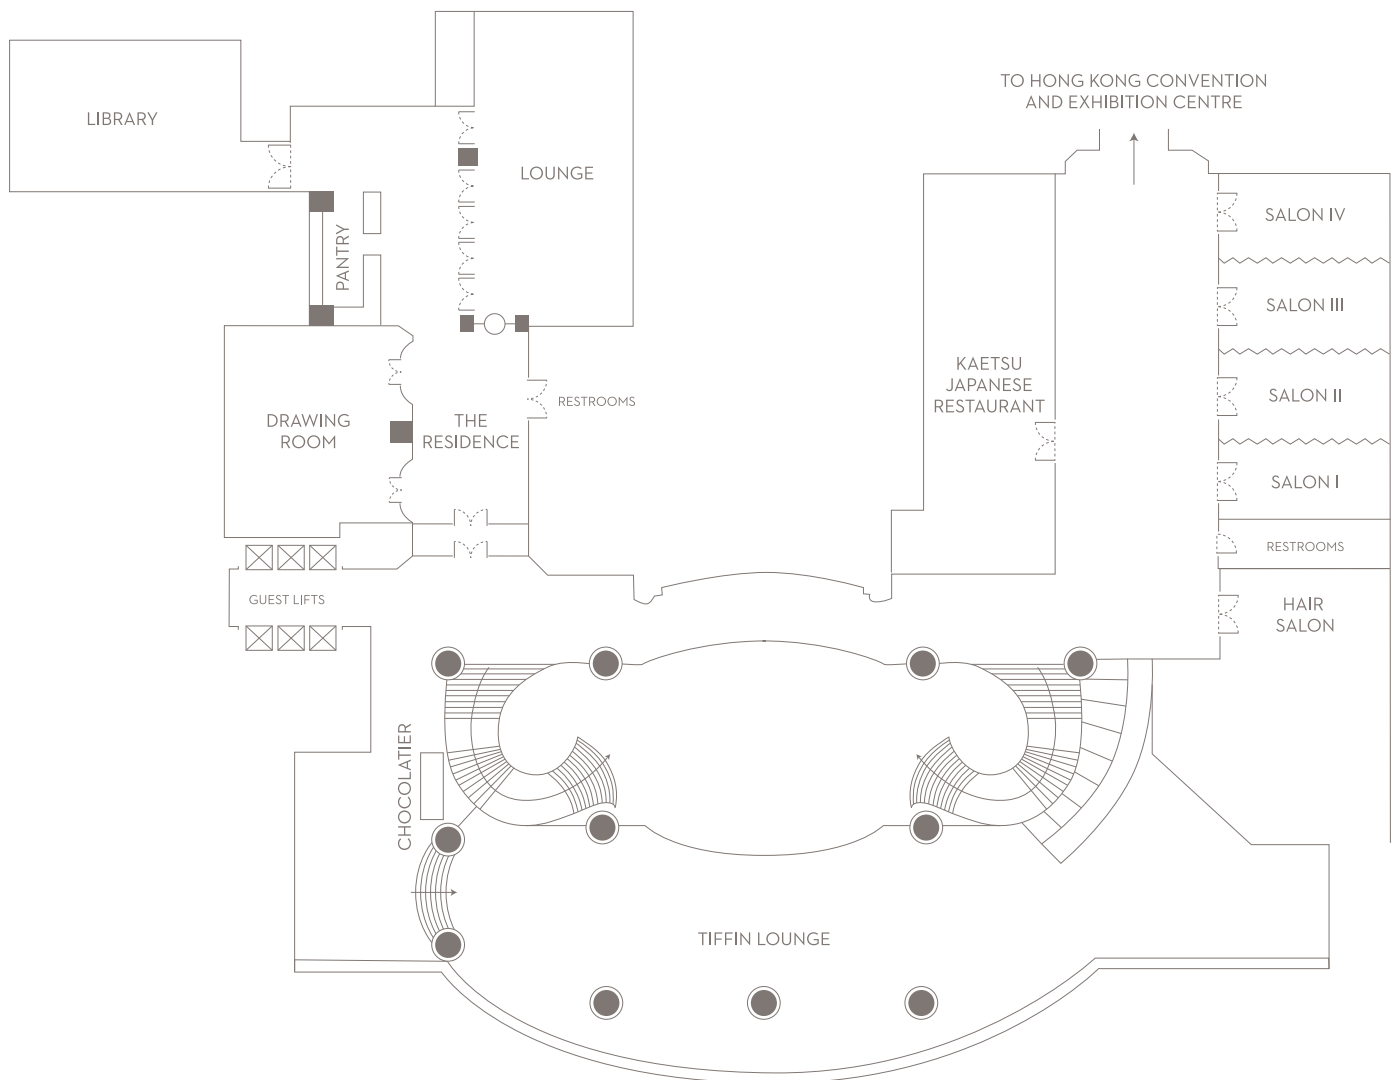

MEZZANINE LEVEL