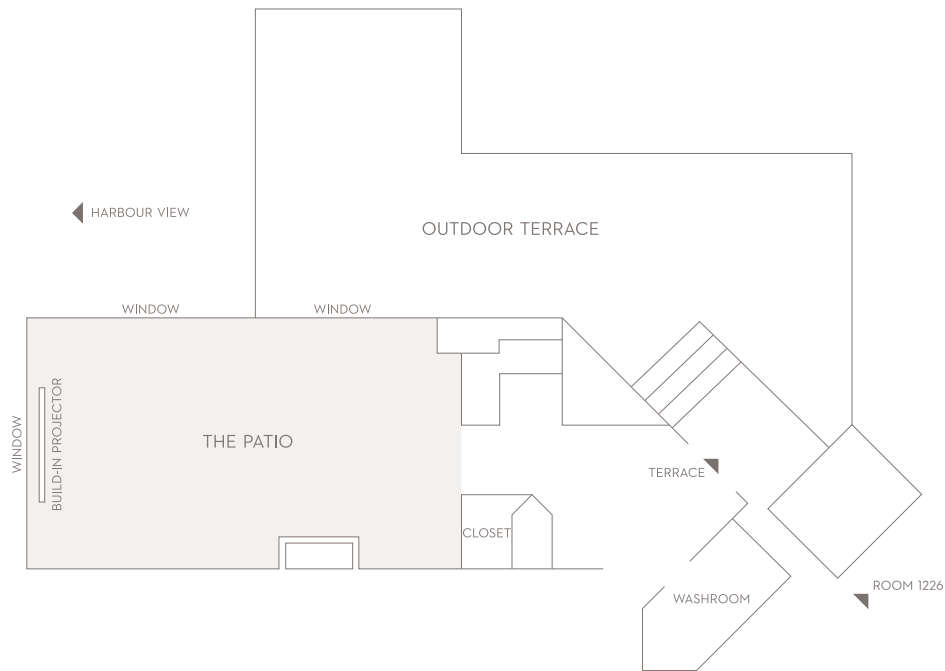

LEVEL 12 - THE PATIO

CAPACITY CHART

THE PATIO

HEIGHT
M. / FT.

2.2 / 7.3

AREA
SQ. M. / SQ. FT.

71.6 / 770

THEATRE

-

CLASSROOM

-

COCKTAIL

25

PRIVATE DINING

16

BOARDROOM

12

U-SHAPE

-