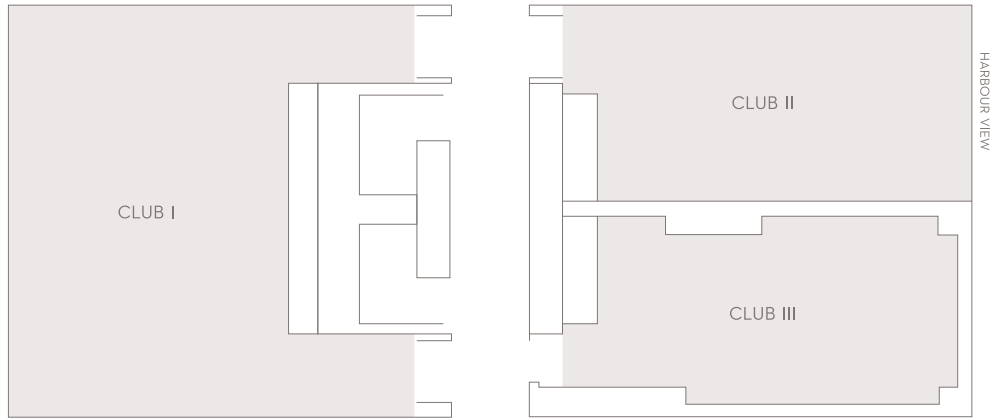

25

PRIVATE DINING

16

BOARDROOM

12

U-SHAPE

-

GRAND HYATT HONG KONG

1 Harbour Road, Hong Kong

+852 2588 1234 TEL

+852 2802 0677 FAX

hongkong.grand@hyatt.com

grandhyatthongkong.com

LEVEL 30 - GRAND CLUB LOUNGE

CAPACITY CHART

	HEIGHT M. / FT.	AREA SQ. M. / SQ. FT.	THEATRE	CLASSROOM	COCKTAIL	PRIVATE DINING	BOARDROOM	U-SHAPE
CLUB I	2.6 / 8.5	52.8 / 568.3	-	-	-	-	14	-
CLUB II	2.4 / 7.7	33.3 / 358.4	-	-	-	-	10	-