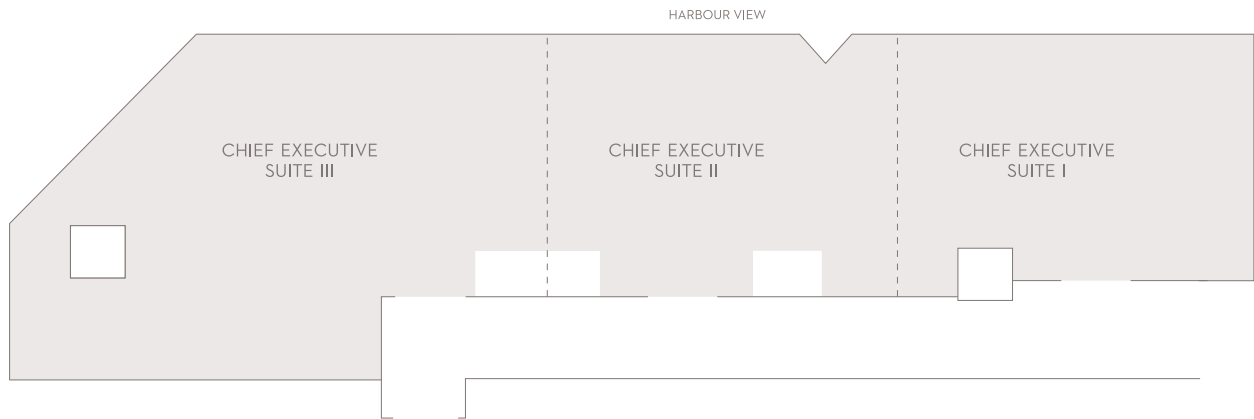

CAPACITY CHART

	HEIGHT M. / FT.	AREA SQ. M. / SQ. FT.	THEATRE	CLASSROOM	COCKTAIL	PRIVATE DINING	BOARDROOM	U-SHAPE
CHIEF EXECUTIVE SUITE I	2.9 / 9.5	40 / 430	36	21	36	24	18	15
CHIEF EXECUTIVE SUITE II	2.9 / 9.5	42 / 452	35	18	36	24	18	15
CHIEF EXECUTIVE SUITE III	2.9 / 9.5	74 / 796	45	24	60	36	18	15
CHIEF EXECUTIVE SUITE I & II	2.9 / 9.5	82 / 882	90	42	80	48	36	39
CHIEF EXECUTIVE SUITE II & III	2.9 / 9.5	116 / 1248	96	48	100	60	42	39
CHIEF EXECUTIVE SUITE I, II & III	2.9 / 9.5	156 / 1679	148	72	120	96	60	57