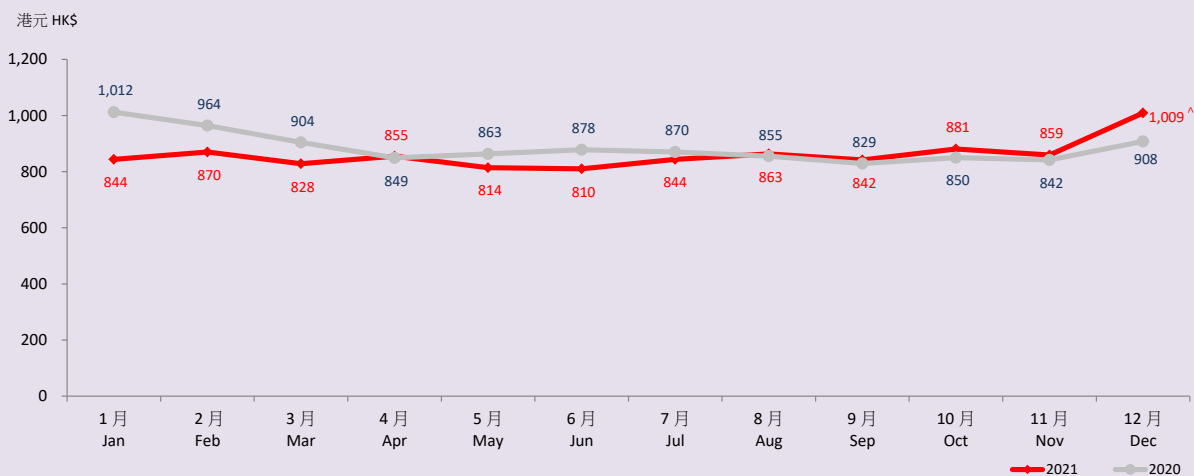

1. 2016 至 2021 年酒店房間供應情況 (客房數目) Hotel Room Supply 2016 - 2021 (Rooms)

2. 2020 至 2021 年所有酒店按月平均入住率 Average Hotel Room Occupancy Rate for All Hotel by Month 2020 - 2021

3. 2020 至 2021 年所有酒店按月酒店實際平均房租 Average Achieved Hotel Room Rate for All Hotels by Month 2020 - 2021