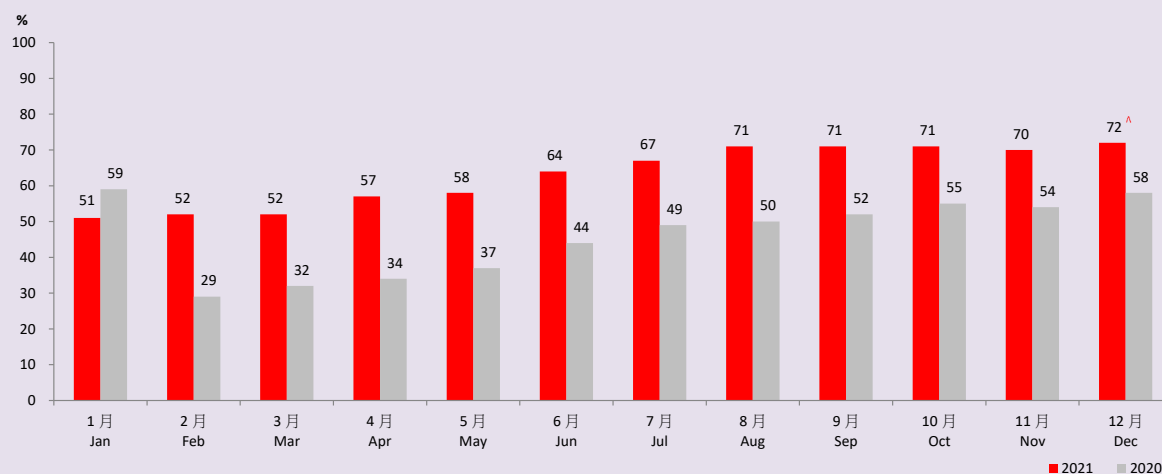

2. 2020 至 2021 年所有酒店按月平均入住率 Average Hotel Room Occupancy Rate for All Hotel by Month 2020 - 2021