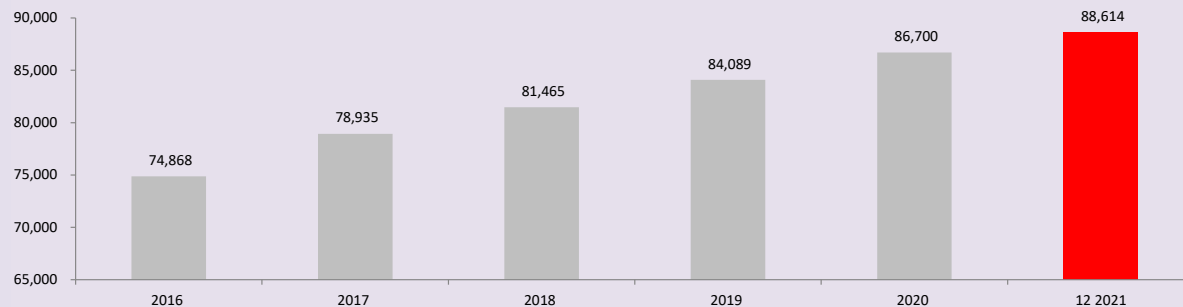

1. 2016 至 2021 年酒店房間供應情況 (客房數目) Hotel Room Supply 2016 - 2021 (Rooms)