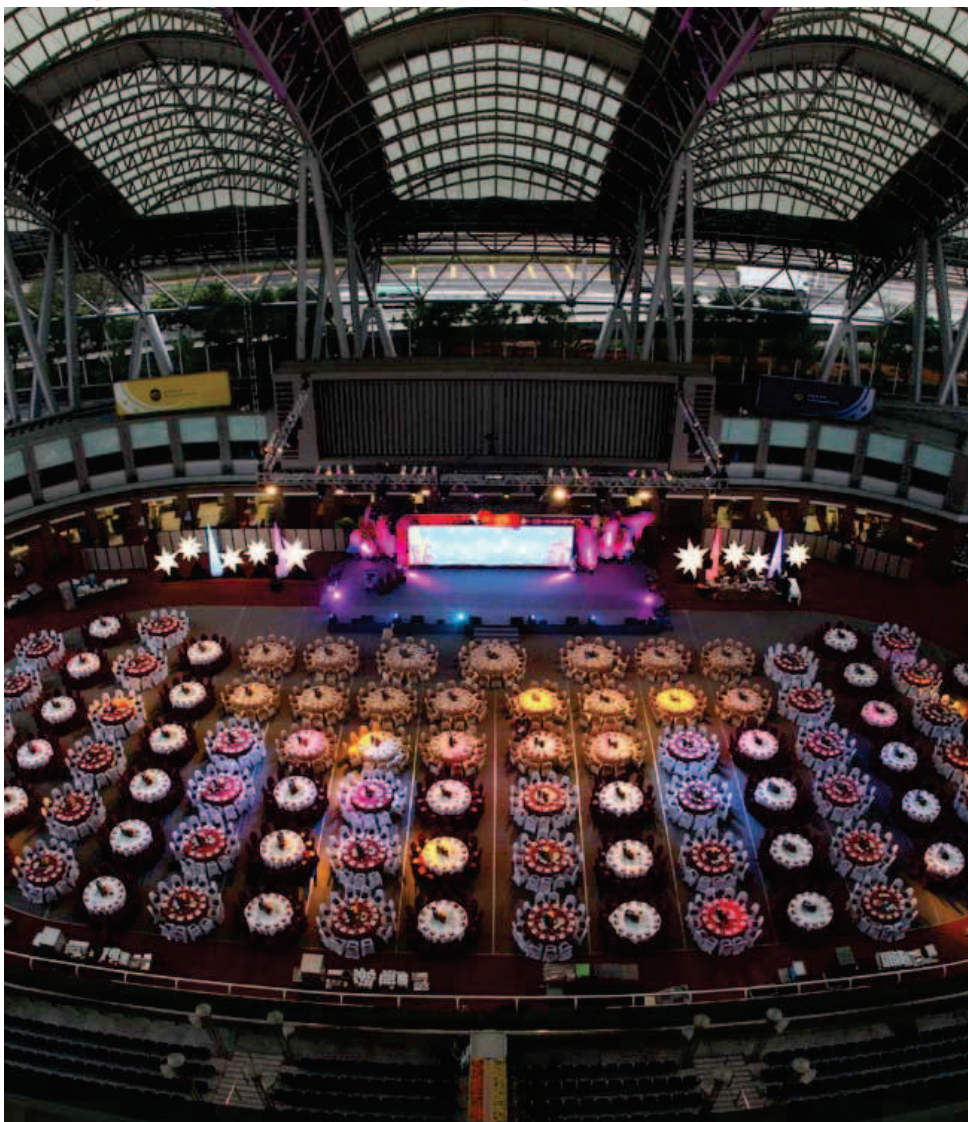

### Take 79 A pedigree in MICE management

---

The list of facilities at **The Hong Kong Jockey Club** outlets at Happy Valley and Sha Tin Racecourses is comprehensive. From casual dining to private boxes, meetings to race-day functions, the club had a tradition of catering for guests stretching back to 1841. The club's business conference planning team can create the right space for any meeting, with additional rooms for breakout sessions and sub-meetings.