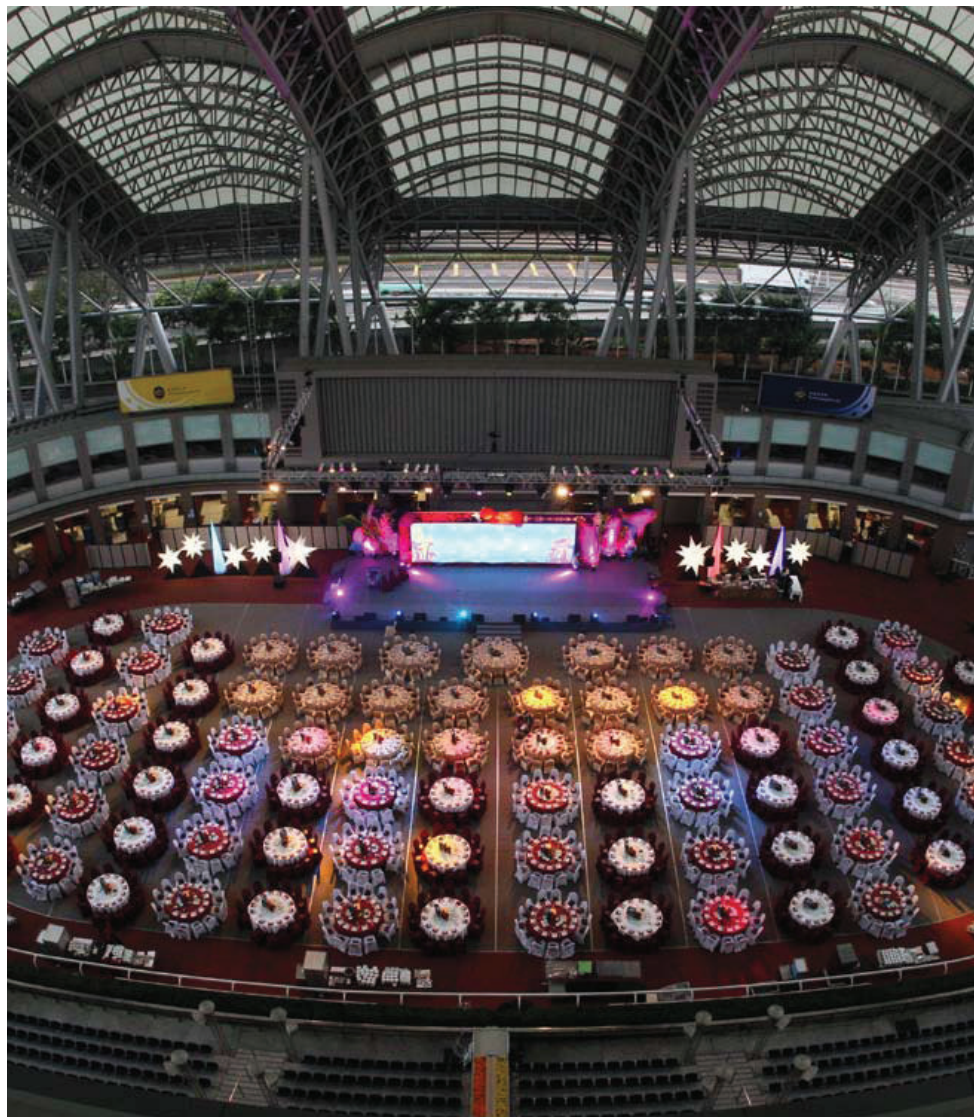

場館、公司慶典、 團隊訓練與企業社會責任

選擇 79 會獎旅遊管理的先驅

位於跑馬地和沙田馬場的**香港賽馬會**，其款待賓客的傳統可追溯到1841年。各類會議獎勵設施包羅萬象，從休閒餐飲到私人包廂，應有盡有；從聚會到賽事日活動，都應付得綽綽有餘。該會所的會議策劃團隊可為各種會議提供適當配套如分組討論室。

賽事日活動是極受歡迎的獎勵活動，可為遊客提供私人遊覽和全場通行的證章。會議獎勵旅遊團體可到沙田馬場感受到賽事現場的狂熱激情。除了於賽事日開放外，馬匹亮相圈也是非賽事日舉行私人展覽、接待、新聞發佈會、派對及其它會展獎勵活動的理想場地。香港賽馬會是傑出的企業典範，其部分收益更會捐贈給慈善團體。

詳情

賽事日: 20 - 3,000 人
非賽事日: 50 - 3,000 人

聯繫

香港賽馬會
 (852) 2966 8975
 (852) 2966 7041
 tourist.rc@hkjc.org.hk
 www.hkjc.com
 香港跑馬地馬場
新界沙田馬場